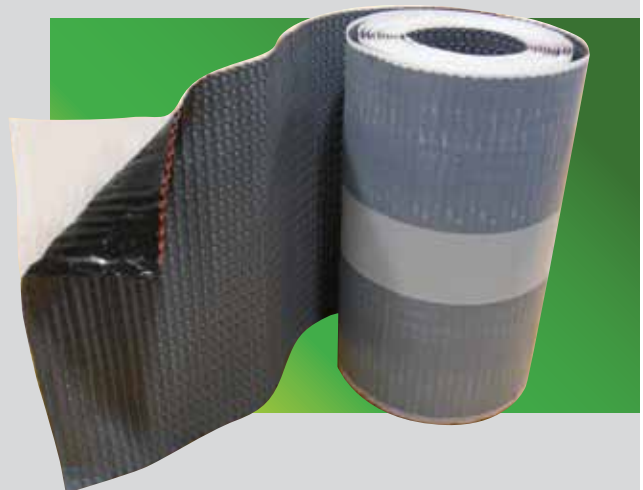

NO-LEAD

High Performance Aluminium Flashing

NO
Re-Sale
Value

NO-LEAD has:

- **20 years+ Life Expectancy**
- **Is easy to install**
- **Is Light and needs no additional sealant or tape**
- **High performance adhesive for a permanent bond**

Key Features

- Low Cost
- Waterproof
- Durable
- Alternative to Traditional Lead
- Malleable
- Lightweight
- Easy Cut
- Easily Repaired
- No Re-sale Issues

No-Lead is aluminium based, high performance, low cost flashing. It is used as a replacement of traditional lead in flat and pitched roof.

No-Lead is made of sheet aluminium with a protective anti-corrosion coating and a high performance butyl adhesive on the underside.

No-Lead doesn't require any special tools for installation. It can be cut with a knife or scissors.

Sizes Available: 150mm x 5M, 300mm x 5M, 450mm x 5M