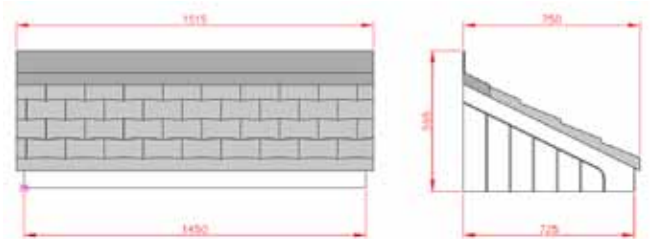

Plumpton

- Standard Gallows or Corbels provided
- Other sizes available on request
- Concealed soffit fittings
- GRP or Traditional roof
- Full fitting instructions supplied
- Easy to fit

GRP roof colours:

- In addition to the standard colours shown, we can provide products to any BS or RAL colour
- UV stabilisers are added to the gel coat finishes to minimise colour degradation
- Colour fastness figures are available on request

Chepstow

- Standard Gallows or Corbels provided
- Concealed soffit fittings
- Full fitting instructions supplied
- Easy to fit