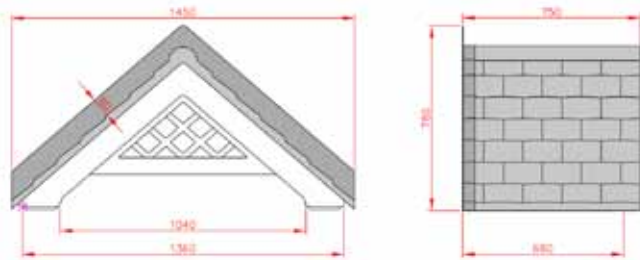

Aintree

GRP roof colours:

- In addition to the standard colours shown, we can provide products to any BS or RAL colour
- UV stabilisers are added to the gel coat finishes to minimise colour degradation
- Colour fastness figures are available on request

- Standard Gallows or Corbels provided
- Other sizes available on request
- Concealed soffit fittings
- GRP or Traditional roof
- Full fitting instructions supplied
- Easy to fit

Windsor

GRP roof colours:

- In addition to the standard colours shown, we can provide products to any BS or RAL colour
- UV stabilisers are added to the gel coat finishes to minimise colour degradation
- Colour fastness figures are available on request

- Standard Gallows or Corbels provided
- Other sizes available on request
- Concealed soffit fittings
- GRP or Traditional roof
- Full fitting instructions supplied
- Easy to fit