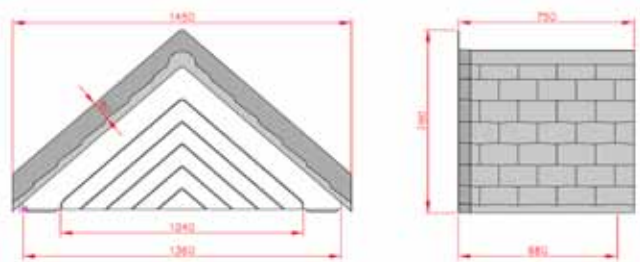

Aintree

GRP roof colours:

- In addition to the standard colours shown, we can provide products to any BS or RAL colour
- UV stabilisers are added to the gel coat finishes to minimise colour degradation
- Colour fastness figures are available on request

- Standard Gallows or Corbels provided
- Other sizes available on request
- Concealed soffit fittings
- GRP or Traditional roof
- Full fitting instructions supplied
- Easy to fit

Windsor

GRP roof colours:

- In addition to the standard colours shown, we can provide products to any BS or RAL colour
- UV stabilisers are added to the gel coat finishes to minimise colour degradation
- Colour fastness figures are available on request

- Standard Gallows or Corbels provided
- Other sizes available on request
- Concealed soffit fittings
- GRP or Traditional roof
- Full fitting instructions supplied
- Easy to fit