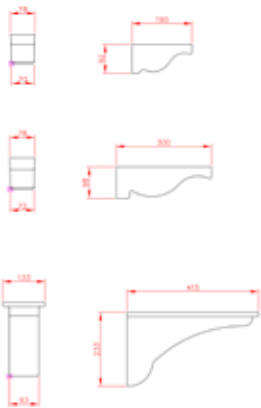

- Site surveys available
- Concept to completion bespoke design service
- In-house pattern making
- Available in all BS and RAL referenced colours
- Easily and quickly installed
- Lightweight
- Delivered ready to fit
- Low maintenance
- Vandal resistant
- Long life
- Precision factory manufacturing
- Aesthetically pleasing, site enhancing appearance

Corbels