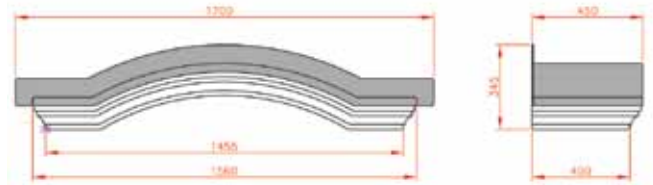

Chantilly

- Standard Gallows or Corbels provided
- Concealed soffit fittings
- Full fitting instructions supplied
- Easy to fit

GRP roof colours:

- In addition to the standard colours shown, we can provide products to any BS or RAL colour
- UV stabilisers are added to the gel coat finishes to minimise colour degradation
- Colour fastness figures are available on request

Ripon

- Standard Gallows or Corbels provided
- Concealed soffit fittings
- Full fitting instructions supplied
- Easy to fit