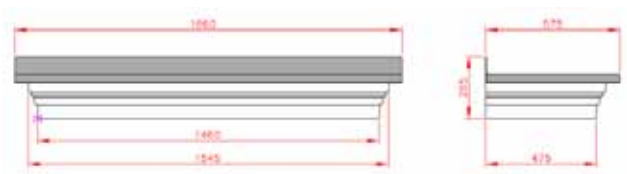

Epsom

GRP roof colours:

- In addition to the standard colours shown, we can provide products to any BS or RAL colour
- UV stabilisers are added to the gel coat finishes to minimise colour degradation
- Colour fastness figures are available on request

- Standard Gallows or Corbels provided
- Other sizes available on request
- Concealed soffit fittings
- Full fitting instructions supplied
- Easy to fit