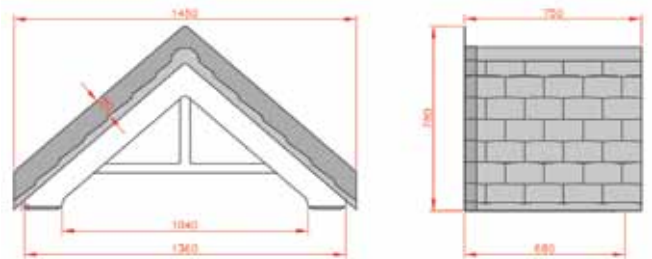

Redcar

- Standard Gallows or Corbels provided
- Other sizes available on request
- Concealed soffit fittings
- GRP or Traditional roof
- Full fitting instructions supplied
- Easy to fit

GRP roof colours:

- In addition to the standard colours shown, we can provide products to any BS or RAL colour
- UV stabilisers are added to the gel coat finishes to minimise colour degradation
- Colour fastness figures are available on request