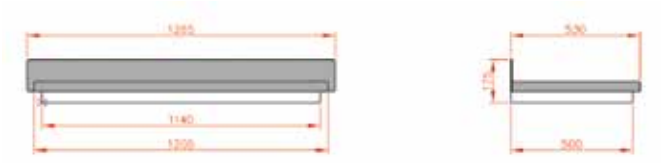

Wincanton

GRP roof colours:

- In addition to the standard colours shown, we can provide products to any BS or RAL colour
- UV stabilisers are added to the gel coat finishes to minimise colour degradation
- Colour fastness figures are available on request

- Standard Gallows or Corbels provided
- Concealed soffit fittings
- Full fitting instructions supplied
- Easy to fit