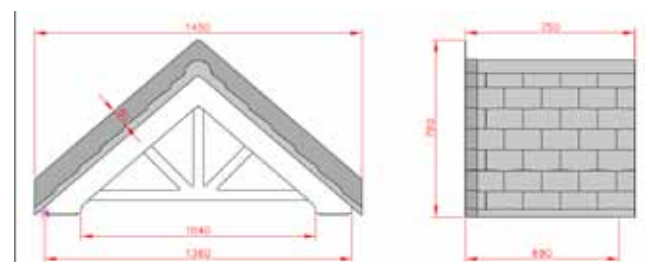

GRP roof colours:

- In addition to the standard colours shown, we can provide products to any BS or RAL colour
- UV stabilisers are added to the gel coat finishes to minimise colour degradation
- Colour fastness figures are available on request