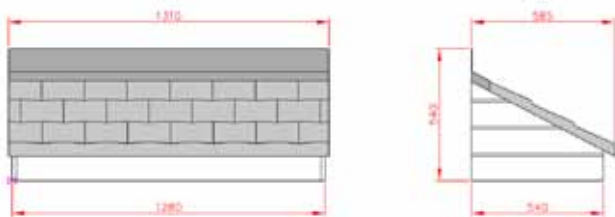

Taunton

GRP roof colours:

- In addition to the standard colours shown, we can provide products to any BS or RAL colour
- UV stabilisers are added to the gel coat finishes to minimise colour degradation
- Colour fastness figures are available on request

- Standard Gallows or Corbels provided
- Other sizes available on request
- Concealed soffit fittings
- GRP or Traditional roof
- Full fitting instructions supplied
- Easy to fit