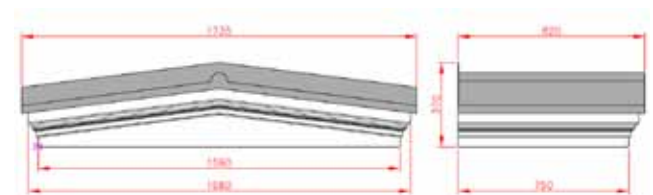

GRP roof colours:

- In addition to the standard colours shown, we can provide products to any BS or RAL colour
- UV stabilisers are added to the gel coat finishes to minimise colour degradation
- Colour fastness figures are available on request