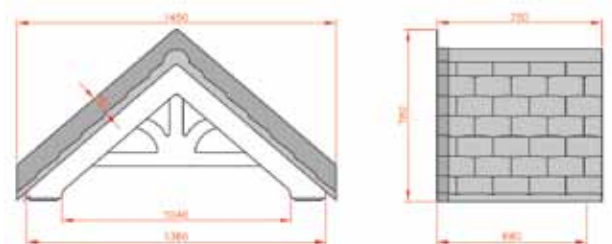

GRP roof colours:

- In addition to the standard colours shown, we can provide products to any BS or RAL colour
- UV stabilisers are added to the gel coat finishes to minimise colour degradation
- Colour fastness figures are available on request