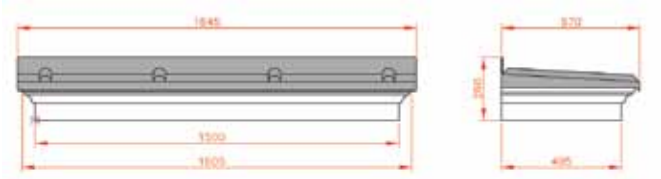

Warwick

GRP roof colours:

- In addition to the standard colours shown, we can provide products to any BS or RAL colour
- UV stabilisers are added to the gel coat finishes to minimise colour degradation
- Colour fastness figures are available on request

- Standard Gallows or Corbels provided
- Concealed soffit fittings
- Full fitting instructions supplied
- Easy to fit