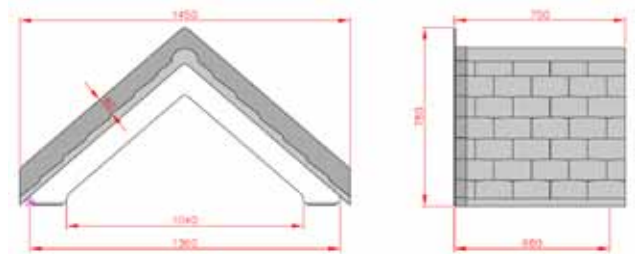

Ascot

- Standard Gallows or Corbels provided
- Other sizes available on request
- Concealed soffit fittings
- GRP or Traditional roof
- Full fitting instructions supplied
- Easy to fit

GRP roof colours:

- In addition to the standard colours shown, we can provide products to any BS or RAL colour
- UV stabilisers are added to the gel coat finishes to minimise colour degradation
- Colour fastness figures are available on request