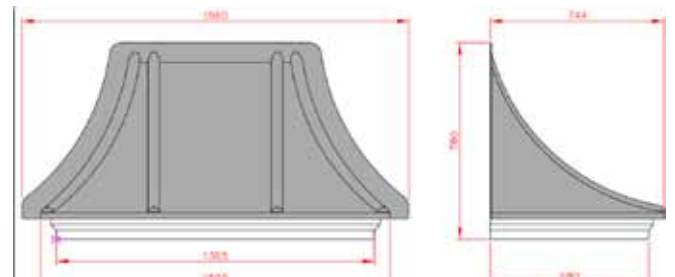

GRP roof colours:

- In addition to the standard colours shown, we can provide products to any BS or RAL colour
- UV stabilisers are added to the gel coat finishes to minimise colour degradation
- Colour fastness figures are available on request