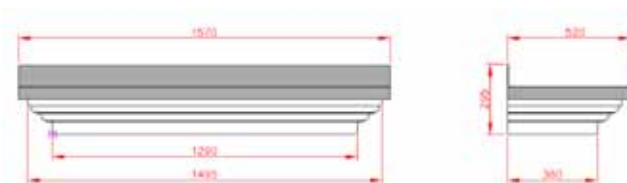

Haydock

GRP roof colours:

- In addition to the standard colours shown, we can provide products to any BS or RAL colour
- UV stabilisers are added to the gel coat finishes to minimise colour degradation
- Colour fastness figures are available on request

- Standard Gallows or Corbels provided
- Other sizes available on request
- Concealed soffit fittings
- Full fitting instructions supplied
- Easy to fit