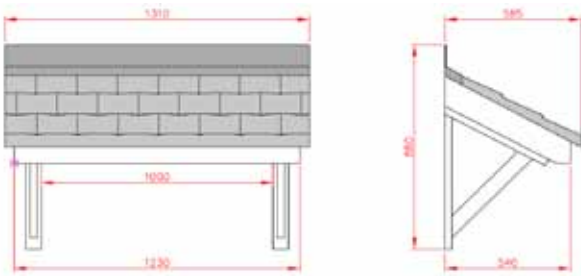

Cheltenham

GRP roof colours:

- In addition to the standard colours shown, we can provide products to any BS or RAL colour
- UV stabilisers are added to the gel coat finishes to minimise colour degradation
- Colour fastness figures are available on request

- Leg brackets
- Other sizes available on request
- Concealed soffit fittings
- Full fitting instructions supplied
- Easy to fit